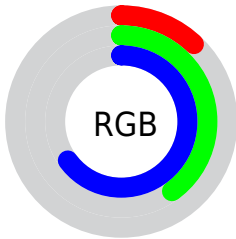

Distribution

- Red (12%)
- Green (40%)
- Blue (65%)