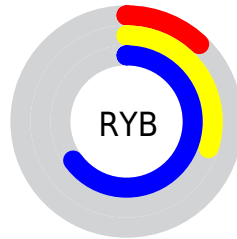

- Red (12%)
- Yellow (30%)
- Blue (65%)