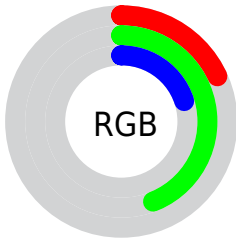

Distribution

- Red (18%)
- Green (44%)
- Blue (20%)