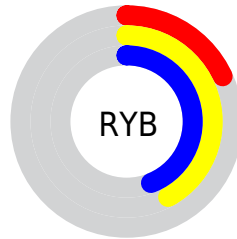

- Red (18%)
- Yellow (42%)
- Blue (44%)