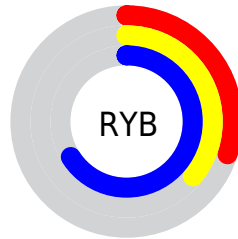

- Red (30%)
- Yellow (36%)
- Blue (66%)