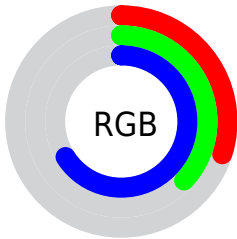

Distribution

- Red (30%)
- Green (37%)
- Blue (66%)