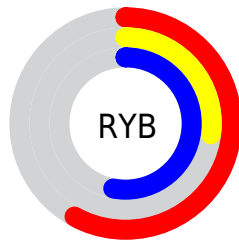

- Red (58%)
- Yellow (27%)
- Blue (53%)