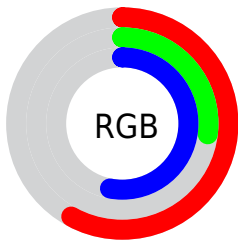

Distribution

- Red (58%)
- Green (27%)
- Blue (53%)