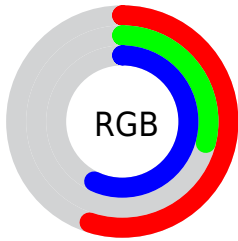

Distribution

Red (55%)

Green (29%)

Blue (57%)