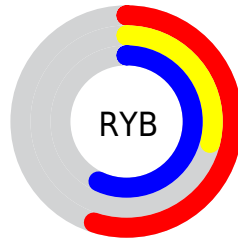

A 20% lighter version of the original color is  $62, 46.899, 324.395$ , and  $22, 47.091, 324.464$  is the 20% darker color. If you saturate the color by 10%, you get  $39, 55.533, 324.672$ , and if you desaturate by 10%, it is  $45, 37.652, 323.913$ .

# Distribution

Red (55%)

Green (29%)

Blue (57%)

Red (55%)

Yellow (29%)

Blue (57%)

Cyan (4%)