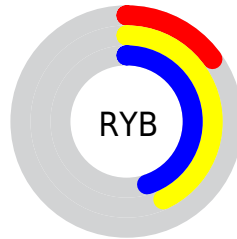

## Conversions Part 2

<b>Format</b>	<b>Color</b>
<b>R<sub>YB</sub></b>	37, 110, 114
Decimal	2454057
CIE <sub>Lab</sub>	42.00, -39.22, 32.93
CIE <sub>LCh</sub>	42, 51.210, 139.978
Yxy	12.5000, 0.3001, 0.5268
Android (android.graphics.Color)	4280644137 (0xFF257229)
YUV	82.6550, -20.5359, -40.0394
Hunter-Lab	35.3553, -25.9200, 17.8632

# Details

The CIELCh color **42, 51.210, 139.978** is a dark color, and the websafe version is hex **006600**. A complement of this color would be **29, 50.291, 329.309**, and the grayscale version is **35, 0.005, 296.813**.

A 20% lighter version of the original color is **62, 51.552, 139.992**, and **23, 44.475, 136.657** is the 20% darker color. If you saturate the color by 10%, you get **42, 56.738, 138.796**, and if you desaturate by 10%, it is **43, 44.762, 141.147**.

# Distribution

- Red (15%)
- Green (45%)
- Blue (16%)

- Red (15%)
- Yellow (43%)
- Blue (45%)

- Cyan (68%)
- Magenta (0%)
- Yellow (64%)
- Black (55%)

- Cyan (86%)
- Magenta (55%)
- Yellow (84%)