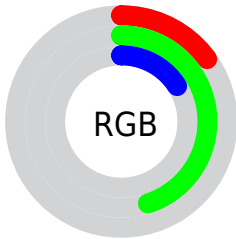

Distribution

- Red (15%)
- Green (45%)
- Blue (16%)