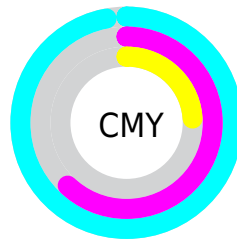

A 20% lighter version of the original color is **62, 58.233, 284.108**, and **25, 56.811, 293.221** is the 20% darker color. If you saturate the color by 10%, you get **41, 60.738, 285.768**, and if you desaturate by 10%, it is **45, 52.287, 279.763**.

# Distribution

- Red (3%)
- Green (38%)
- Blue (76%)

- Red (3%)
- Yellow (27%)
- Blue (76%)

- Cyan (96%)
- Magenta (50%)
- Yellow (0%)
- Black (24%)

- Cyan (97%)
- Magenta (62%)
- Yellow (24%)

# Brightness & Saturation Gradients

These gradients show how the CIELCh color 42, 58.394, 284.191 changes by changing the brightness by 10 percent. The first figure shows a shift by +10% for each color and the second figure -10%.