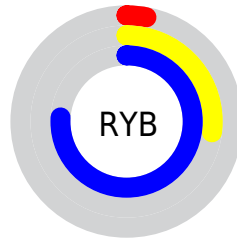

- Red (3%)
- Yellow (27%)
- Blue (76%)