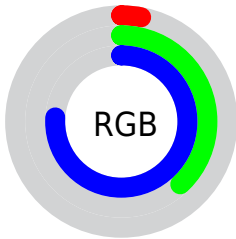

Distribution

- Red (3%)
- Green (38%)
- Blue (76%)