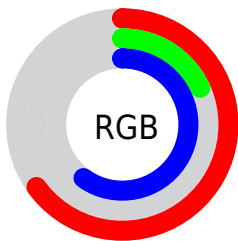

Distribution

- Red (65%)
- Green (18%)
- Blue (60%)