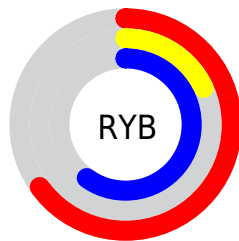

- Red (65%)
- Yellow (18%)
- Blue (60%)