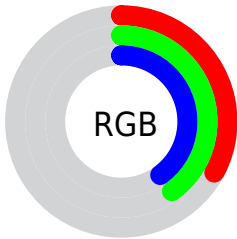

Distribution

- Red (33%)
- Green (40%)
- Blue (40%)