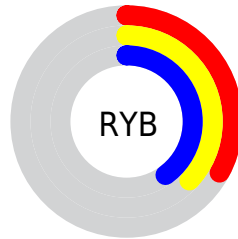

Conversions

Conversions Part 2

Format	Color
R_{YB}	84, 94, 103
Decimal	5531495
CIE Lab	42.00, -7.10, -2.38
CIE LCh	42, 7.492, 198.534
Yxy	12.5000, 0.2867, 0.3289
Android (android.graphics.Color)	4283721575 (0xFF546767)
YUV	97.3190, 2.8007, -11.6808
Hunter-Lab	35.3553, -6.8575, 0.2547

Details

The CIELCh color **42, 7.492, 198.534** is a dark color, and the websafe version is hex **666666**. A complement of this color would be **37, 8.386, 20.582**, and the grayscale version is **41, 0.006, 296.813**.

A 20% lighter version of the original color is **62, 7.435, 198.783**, and **22, 7.602, 198.042** is the 20% darker color. If you saturate the color by 10%, you get **41, 11.188, 198.068**, and if you desaturate by 10%, it is **43, 3.529, 199.061**.

Distribution

-  Red (33%)
-  Green (40%)
-  Blue (40%)

-  Red (33%)
-  Yellow (37%)
-  Blue (40%)

-  Cyan (18%)
-  Magenta (0%)
-  Yellow (0%)
-  Black (60%)

-  Cyan (67%)
-  Magenta (60%)
-  Yellow (60%)