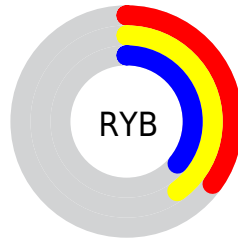

- Red (35%)
- Yellow (40%)
- Blue (36%)