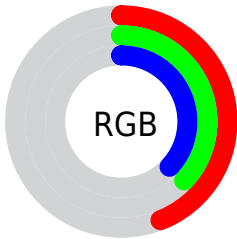

Distribution

Red (44%)

Green (37%)

Blue (37%)