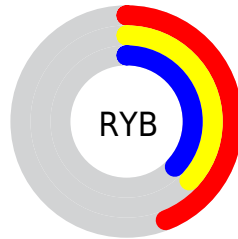

## Conversions Part 2

<b>Format</b>	<b>Color</b>
<a href="#">RYB</a>	<a href="#">113, 95, 95</a>
Decimal	<a href="#">7429983</a>
CIELab	<a href="#">42.00, 7.26, 2.70</a>
CIELCh	<a href="#">42, 7.746, 20.392</a>
Yxy	<a href="#">12.5000, 0.3408, 0.3291</a>
Android (android.graphics.Color)	<a href="#">4285620063</a> ( <a href="#">0xFF715F5F</a> )
YUV	<a href="#">100.3820, -2.6533, 11.0660</a>
Hunter-Lab	<a href="#">35.3553, 3.4910, 3.7232</a>

A 20% lighter version of the original color is  $62, 7.935, 20.127$ , and  $22, 7.765, 20.985$  is the 20% darker color. If you saturate the color by 10%, you get  $39, 13.078, 21.302$ , and if you desaturate by 10%, it is  $46, 2.780, 19.628$ .

# Distribution

Red (44%)

Green (37%)

Blue (37%)

Red (44%)

Yellow (37%)

Blue (37%)

Cyan (0%)