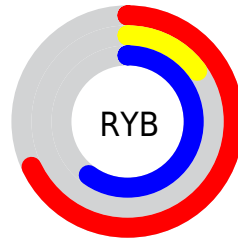

A 20% lighter version of the original color is **62, 71.304, 333.932**, and **26, 58.612, 333.882** is the 20% darker color. If you saturate the color by 10%, you get **41, 74.744, 334.629**, and if you desaturate by 10%, it is **44, 65.628, 333.268**.

# Distribution

Red (68%)

Green (15%)

Blue (60%)

Red (68%)

Yellow (15%)

Blue (60%)

Cyan (0%)