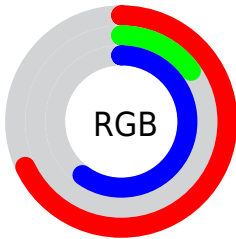

Distribution

Red (68%)

Green (15%)

Blue (60%)