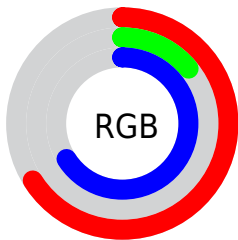

Distribution

- Red (66%)
- Green (14%)
- Blue (66%)