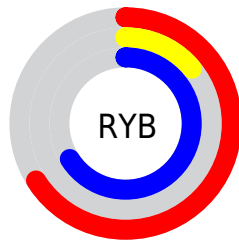

- Red (66%)
- Yellow (14%)
- Blue (66%)