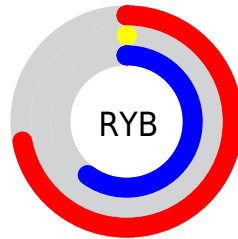

- Red (72%)
- Yellow (0%)
- Blue (60%)