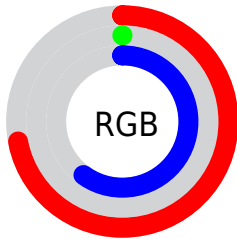

Distribution

- Red (72%)
- Green (0%)
- Blue (60%)