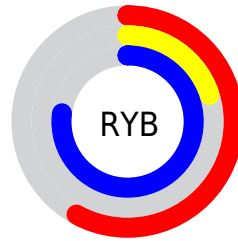

- Red (58%)
- Yellow (20%)
- Blue (77%)