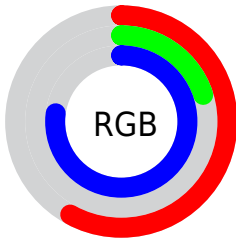

Distribution

- Red (58%)
- Green (20%)
- Blue (77%)