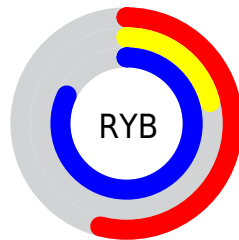

A 20% lighter version of the original color is **61, 84.236, 314.753**, and **24, 85.266, 312.356** is the 20% darker color. If you saturate the color by 10%, you get **38, 99.279, 313.406**, and if you desaturate by 10%, it is **47, 80.176, 313.277**.

# Distribution

Red (54%)

Green (21%)

Blue (82%)

Red (54%)

Yellow (21%)

Blue (82%)

Cyan (35%)