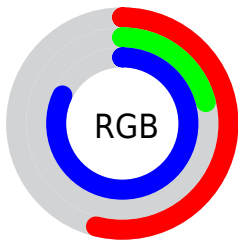

Distribution

Red (54%)

Green (21%)

Blue (82%)