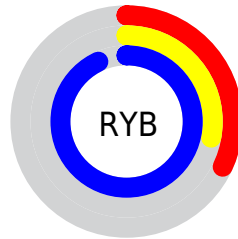

A 20% lighter version of the original color is **59, 75.213, 302.961**, and **24, 95.363, 304.114** is the 20% darker color. If you saturate the color by 10%, you get **36, 110.240, 304.498**, and if you desaturate by 10%, it is **49, 82.071, 300.846**.

# Distribution

Red (32%)

Green (28%)

Blue (93%)

Red (32%)

Yellow (28%)

Blue (93%)

Cyan (65%)