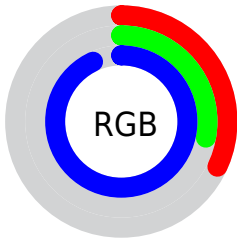

Distribution

Red (32%)

Green (28%)

Blue (93%)