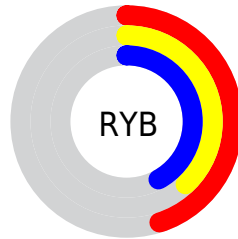

A 20% lighter version of the original color is  $63, 9.943, 337.988$ , and  $23, 10.303, 336.308$  is the 20% darker color. If you saturate the color by 10%, you get  $40, 17.025, 337.472$ , and if you desaturate by 10%, it is  $46, 3.749, 335.989$ .

# Distribution

Red (45%)

Green (38%)

Blue (42%)

Red (45%)

Yellow (38%)

Blue (42%)

Cyan (0%)