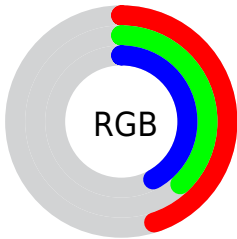

Distribution

Red (45%)

Green (38%)

Blue (42%)