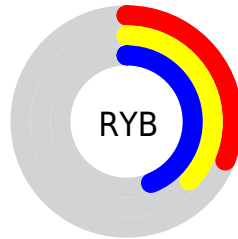

- Red (31%)
- Yellow (37%)
- Blue (44%)