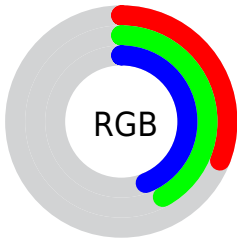

Distribution

- Red (31%)
- Green (42%)
- Blue (44%)