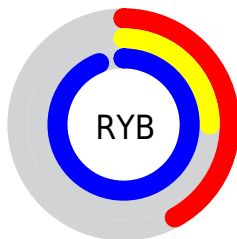

Red (42%)

Yellow (25%)

Blue (94%)