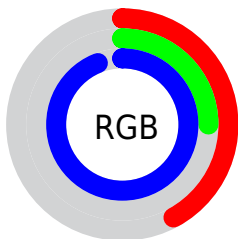

Distribution

Red (42%)

Green (25%)

Blue (94%)