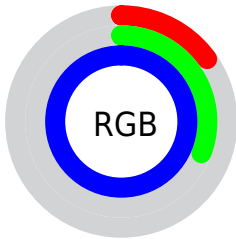

Distribution

- Red (15%)
- Green (31%)
- Blue (100%)