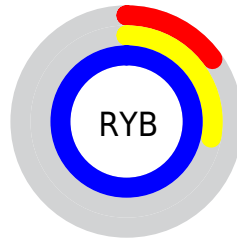

## Conversions Part 2

<b>Format</b>	<b>Color</b>
<b>R<sub>YB</sub></b>	38, 72, 254
Decimal	2510846
CIE <sub>Lab</sub>	43.00, 50.26, -89.50
CIE <sub>LCh</sub>	43, 102.642, 299.316
Yxy	13.1578, 0.1655, 0.1014
Android (android.graphics.Color)	4280700926 (0xFF264FFE)
YUV	86.6910, 82.4833, -42.7020
Hunter-Lab	36.2736, 42.2326, -130.1576

# Details

The CIELCh color **43, 102.642, 299.316** is a dark color, and the websafe version is hex **0033CC**. The color can be described as dark washed blue. A complement of this color would be **86, 81.516, 90.600**, and the grayscale version is **37, 0.005, 296.813**.

A 20% lighter version of the original color is **59, 70.998, 296.696**, and **27, 98.972, 303.347** is the 20% darker color. If you saturate the color by 10%, you get **38, 114.656, 302.078**, and if you desaturate by 10%, it is **49, 89.594, 296.337**.

# Distribution

- Red (15%)
- Green (31%)
- Blue (100%)

- Red (15%)
- Yellow (28%)
- Blue (100%)

- Cyan (85%)
- Magenta (69%)
- Yellow (0%)
- Black (0%)

- Cyan (85%)
- Magenta (69%)
- Yellow (0%)