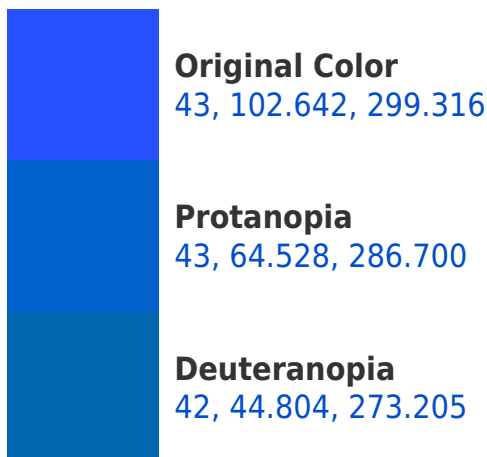

# Black Background

This preview shows how the CIELCh color 43, 102.642, 299.316 looks on a black background.

## Background

This preview shows how black text looks on a background with the CIELCh color 43, 102.642, 299.316.

This preview shows how white text looks on a background with the CIELCh color 43, 102.642, 299.316.

## Dichromacy

**Tritanopia**  
43, 26.567, 204.487

# Trichromacy

**Original Color**  
43, 102.642, 299.316

**Protanomaly**  
42, 78.872, 292.862

**Deuteranomaly**  
42, 65.767, 288.234

**Tritanomaly**  
41, 42.544, 272.982