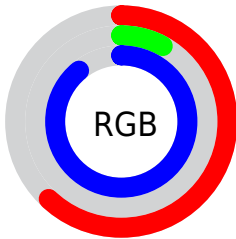

Distribution

- Red (62%)
- Green (8%)
- Blue (89%)