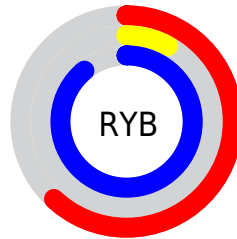

- Red (62%)
- Yellow (8%)
- Blue (89%)