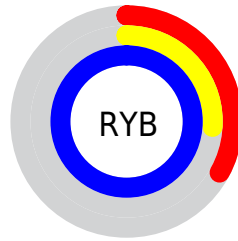

- Red (33%)
- Yellow (26%)
- Blue (100%)