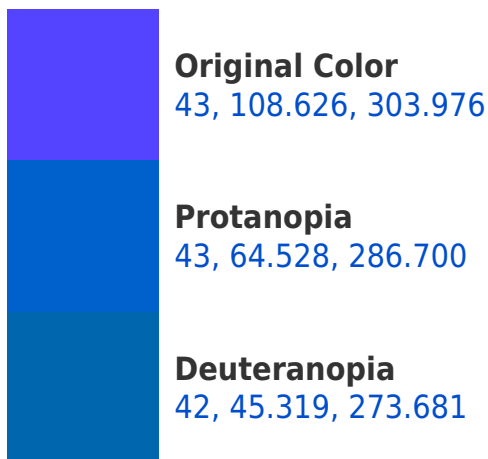

# Black Background

This preview shows how the CIELCh color 43, 108.668, 303.899 looks on a black background.

## **Background**

This preview shows how black text looks on a background with the CIELCh color 43, 108.668, 303.899.

This preview shows how white text looks on a background with the CIELCh color 43, 108.668, 303.899.

## Dichromacy

**Tritanopia**  
43, 26.488, 205.875

# Trichromacy

**Original Color**  
43, 108.626, 303.976

**Protanomaly**  
42, 81.849, 294.801

**Deuteranomaly**  
41, 68.720, 290.869

**Tritanomaly**  
40, 44.884, 278.206