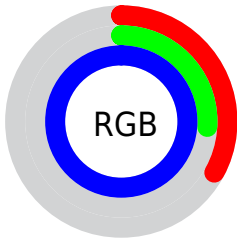

Distribution

- Red (33%)
- Green (26%)
- Blue (100%)