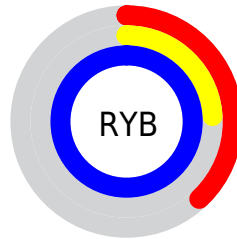

- Red (38%)
- Yellow (24%)
- Blue (100%)