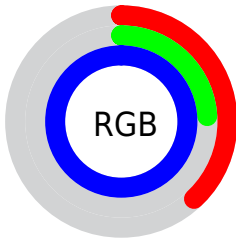

Distribution

- Red (38%)
- Green (24%)
- Blue (100%)