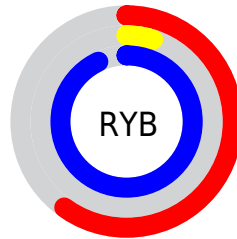

- Red (60%)
- Yellow (5%)
- Blue (93%)