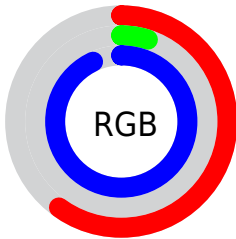

Distribution

- Red (60%)
- Green (5%)
- Blue (93%)