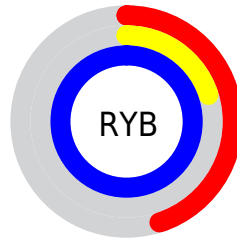

- Red (45%)
- Yellow (20%)
- Blue (100%)