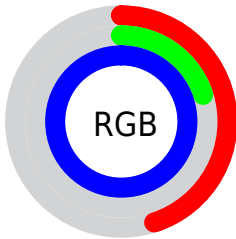

Distribution

- Red (45%)
- Green (20%)
- Blue (100%)