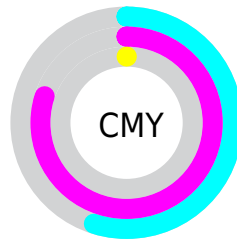

A 20% lighter version of the original color is **59, 85.022, 311.947**, and **25, 108.738, 307.130** is the 20% darker color. If you saturate the color by 10%, you get **39, 124.204, 308.716**, and if you desaturate by 10%, it is **49, 102.175, 307.989**.

# Distribution

- Red (45%)
- Green (20%)
- Blue (100%)

- Red (45%)
- Yellow (20%)
- Blue (100%)

- Cyan (55%)
- Magenta (80%)
- Yellow (0%)
- Black (0%)

- Cyan (55%)
- Magenta (80%)
- Yellow (0%)

# Brightness & Saturation Gradients

These gradients show how the CIELCh color 43, 114.770, 308.553 changes by changing the brightness by 10 percent. The first figure shows a shift by +10% for each color and the second figure -10%.