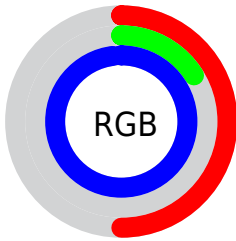

Distribution

- Red (50%)
- Green (16%)
- Blue (98%)