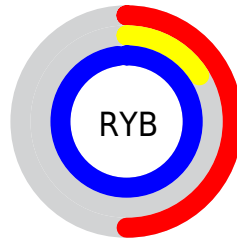

- Red (50%)
- Yellow (16%)
- Blue (98%)