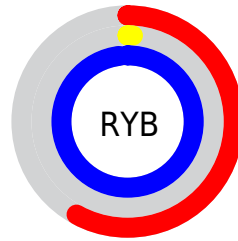

- Red (58%)
- Yellow (1%)
- Blue (98%)