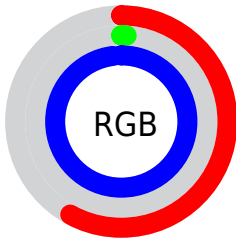

Distribution

- Red (58%)
- Green (1%)
- Blue (98%)