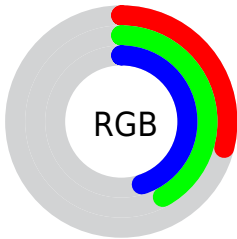

Distribution

- Red (29%)
- Green (42%)
- Blue (45%)