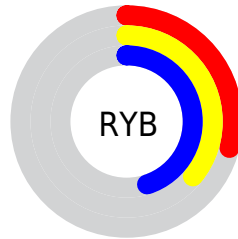

- Red (29%)
- Yellow (36%)
- Blue (45%)