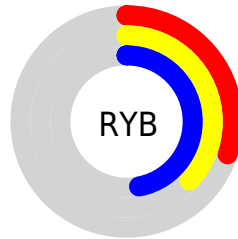

- Red (30%)
- Yellow (37%)
- Blue (47%)