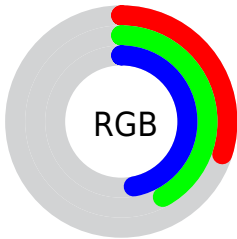

Distribution

- Red (30%)
- Green (42%)
- Blue (47%)