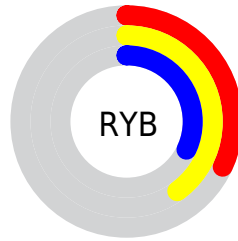

- Red (32%)
- Yellow (40%)
- Blue (32%)