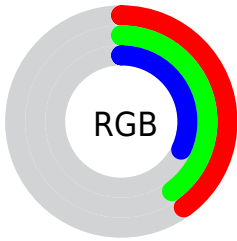

Distribution

- Red (40%)
- Green (40%)
- Blue (32%)