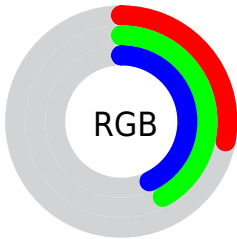

Distribution

- Red (28%)
- Green (42%)
- Blue (43%)