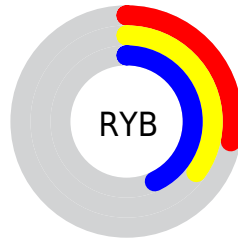

## Conversions Part 2

Format	Color
<b>RYB</b>	71, 90, 109
Decimal	4680813
CIELab	43.00, -12.79, -4.76
CIELCh	43, 13.650, 200.392
Yxy	13.1578, 0.2658, 0.3265
Android (android.graphics.Color)	4282870893 (0xFF476C6D)
YUV	97.0510, 5.8909, -22.8467
Hunter-Lab	36.2736, -10.7665, -1.4662

# Details

The CIELCh color `43, 13.650, 200.392` is a dark color, and the websafe version is hex `336666`. A complement of this color would be `35, 17.202, 24.191`, and the grayscale version is `41, 0.006, 296.813`.

A 20% lighter version of the original color is `63, 13.904, 198.206`, and `23, 13.463, 202.909` is the 20% darker color. If you saturate the color by 10%, you get `42, 16.826, 200.148`, and if you desaturate by 10%, it is `44, 10.094, 200.702`.

# Distribution

- Red (28%)
- Green (42%)
- Blue (43%)

- Red (28%)
- Yellow (35%)
- Blue (43%)

- Cyan (35%)
- Magenta (1%)
- Yellow (0%)
- Black (57%)

- Cyan (72%)
- Magenta (58%)
- Yellow (57%)