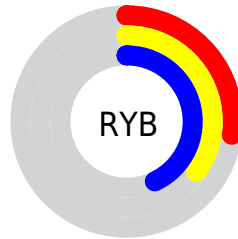

- Red (27%)
- Yellow (35%)
- Blue (43%)