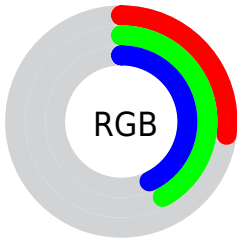

Distribution

- Red (27%)
- Green (42%)
- Blue (43%)