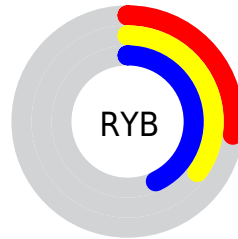

## Conversions Part 2

<b>Format</b>	<b>Color</b>
<b>R<sub>YB</sub></b>	70, 89, 110
Decimal	4615278
CIE Lab	43.00, -12.83, -5.40
CIE LCh	43, 13.923, 202.830
Yxy	13.1578, 0.2637, 0.3241
Android (android.graphics.Color)	4282805358 (0xFF466C6E)
YUV	96.8660, 6.4751, -23.5615
Hunter-Lab	36.2736, -10.7912, -1.9579

# Details

The CIELCh color **43, 13.923, 202.830** is a dark color, and the websafe version is hex **336666**. A complement of this color would be **35, 17.799, 26.150**, and the grayscale version is **41, 0.006, 296.813**.

A 20% lighter version of the original color is **63, 14.155, 202.763**, and **23, 13.648, 205.693** is the 20% darker color. If you saturate the color by 10%, you get **42, 16.982, 202.730**, and if you desaturate by 10%, it is **44, 10.478, 203.016**.

# Distribution

Red (27%)

Green (42%)

Blue (43%)

Red (27%)

Yellow (35%)

Blue (43%)

Cyan (36%)