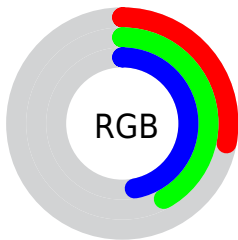

Distribution

Red (28%)

Green (42%)

Blue (47%)