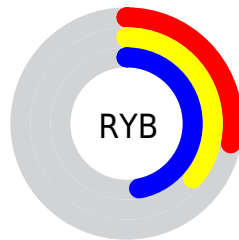

# Details

The CIELCh color  $43, 14.071, 229.296$  is a dark color, and the websafe version is hex  $336666$ . A complement of this color would be  $39, 18.156, 44.816$ , and the grayscale version is  $41, 0.006, 296.813$ .

A 20% lighter version of the original color is  $63, 13.910, 230.226$ , and  $23, 14.140, 229.175$  is the 20% darker color. If you saturate the color by 10%, you get  $41, 16.943, 230.757$ , and if you desaturate by 10%, it is  $45, 10.876, 228.154$ .

# Distribution

Red (28%)

Green (42%)

Blue (47%)

Red (28%)

Yellow (36%)

Blue (47%)

Cyan (40%)