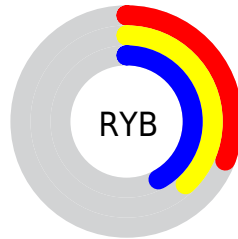

## Conversions Part 2

<b>Format</b>	<b>Color</b>
<b>RYB</b>	78, 98, 108
Decimal	5139548
CIELab	43.00, -14.62, 5.45
CIElCh	43, 15.606, 159.574
Yxy	13.1578, 0.2927, 0.3678
Android (android.graphics.Color)	4283329628 (0xFF4E6C5C)
YUV	97.2060, -2.5666, -16.8437
Hunter-Lab	36.2736, -11.9558, 5.5380

# Details

The CIELCh color  $43, 15.606, 159.574$  is a dark color, and the websafe version is hex  $336666$ . A complement of this color would be  $37, 16.040, 344.181$ , and the grayscale version is  $41, 0.006, 296.813$ .

A 20% lighter version of the original color is  $63, 15.893, 158.804$ , and  $23, 15.466, 159.656$  is the 20% darker color. If you saturate the color by 10%, you get  $42, 21.079, 158.536$ , and if you desaturate by 10%, it is  $44, 10.012, 160.503$ .

# Distribution

- Red (31%)
- Green (42%)
- Blue (36%)

- Red (31%)
- Yellow (38%)
- Blue (42%)

- Cyan (28%)
- Magenta (0%)
- Yellow (15%)
- Black (58%)

- Cyan (69%)
- Magenta (58%)
- Yellow (64%)