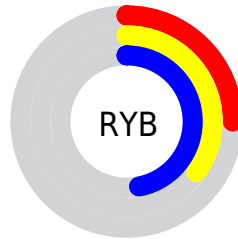

Conversions

Conversions Part 2

Format	Color
R_{YB}	65, 89, 119
Decimal	4287607
CIE _{Lab}	43.00, -11.74, -10.80
CIE _{LCh}	43, 15.957, 222.613
Yxy	13.1578, 0.2500, 0.3032
Android (android.graphics.Color)	4282477687 (0xFF416C77)
YUV	96.3970, 11.1433, -27.5352
Hunter-Lab	36.2736, -10.0753, -6.3070

Details

The CIELCh color **43, 15.957, 222.613** is a dark color, and the websafe version is hex **336666**. A complement of this color would be **37, 21.918, 39.887**, and the grayscale version is **41, 0.006, 296.813**.

A 20% lighter version of the original color is **63, 15.891, 223.447**, and **23, 15.991, 222.103** is the 20% darker color. If you saturate the color by 10%, you get **42, 18.558, 223.867**, and if you desaturate by 10%, it is **44, 12.963, 221.660**.

Distribution

-  Red (25%)
-  Green (42%)
-  Blue (47%)

-  Red (25%)
-  Yellow (35%)
-  Blue (47%)

-  Cyan (45%)
-  Magenta (9%)
-  Yellow (0%)
-  Black (53%)

-  Cyan (75%)
-  Magenta (58%)
-  Yellow (53%)