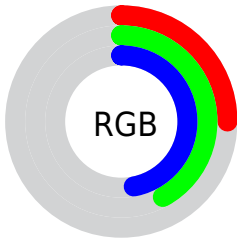

Distribution

- Red (25%)
- Green (42%)
- Blue (47%)