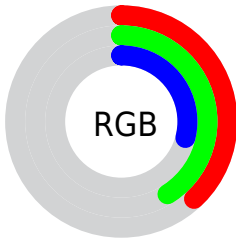

Distribution

- Red (38%)
- Green (41%)
- Blue (29%)