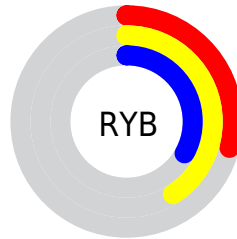

## Conversions Part 2

<b>Format</b>	<b>Color</b>
<b>R<sub>YB</sub></b>	75, 105, 83
Decimal	6383947
CIE <sub>Lab</sub>	43.00, -8.77, 15.89
CIE <sub>LCh</sub>	43, 18.153, 118.899
Yxy	13.1578, 0.3409, 0.3985
Android (android.graphics.Color)	4284574027 (0xFF61694B)
YUV	99.1880, -11.9247, -1.9189
Hunter-Lab	36.2736, -8.0891, 11.3245

# Details

The CIELCh color **43, 18.153, 118.899** is a dark color, and the websafe version is hex **666633**. A complement of this color would be **34, 19.188, 302.456**, and the grayscale version is **42, 0.006, 296.813**.

A 20% lighter version of the original color is **63, 18.037, 118.653**, and **23, 17.980, 119.344** is the 20% darker color. If you saturate the color by 10%, you get **43, 24.353, 118.331**, and if you desaturate by 10%, it is **43, 11.841, 119.486**.

# Distribution

- Red (38%)
- Green (41%)
- Blue (29%)

- Red (29%)
- Yellow (41%)
- Blue (33%)

- Cyan (8%)
- Magenta (0%)
- Yellow (29%)
- Black (59%)

- Cyan (62%)
- Magenta (59%)
- Yellow (71%)