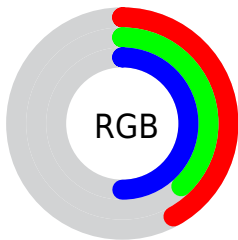

Distribution

Red (42%)

Green (38%)

Blue (50%)