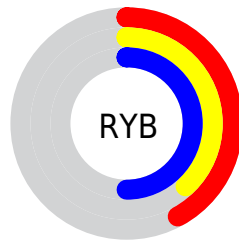

A 20% lighter version of the original color is  $63, 18.349, 303.347$ , and  $23, 18.312, 302.587$  is the 20% darker color. If you saturate the color by 10%, you get  $39, 26.729, 304.028$ , and if you desaturate by 10%, it is  $47, 10.471, 302.594$ .

# Distribution

Red (42%)

Green (38%)

Blue (50%)

Red (42%)

Yellow (38%)

Blue (50%)

Cyan (17%)