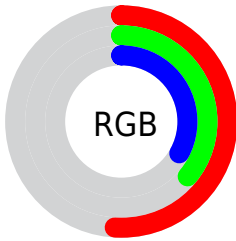

Distribution

- Red (51%)
- Green (36%)
- Blue (33%)