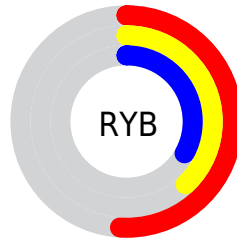

- Red (51%)
- Yellow (38%)
- Blue (33%)