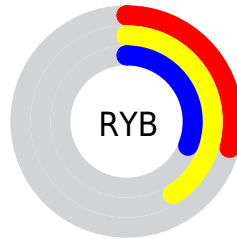

- Red (29%)
- Yellow (41%)
- Blue (31%)