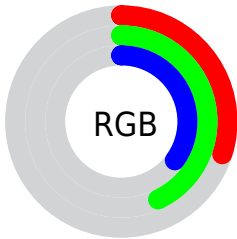

Distribution

- Red (30%)
- Green (43%)
- Blue (35%)