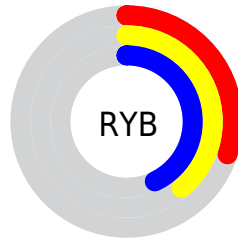

- Red (30%)
- Yellow (39%)
- Blue (43%)