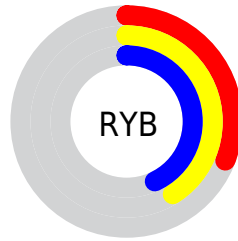

## Conversions Part 2

<b>Format</b>	<b>Color</b>
<b>RYB</b>	79, 105, 109
Decimal	5205332
CIELab	43.00, -16.51, 10.51
CIElCh	43, 19.570, 147.516
Yxy	13.1578, 0.3033, 0.3903
Android (android.graphics.Color)	4283395412 (0xFF4F6D54)
YUV	97.1800, -6.4977, -15.9439
Hunter-Lab	36.2736, -13.1609, 8.5088

# Details

The CIELCh color  $43, 19.570, 147.516$  is a dark color, and the websafe version is hex  $336666$ . A complement of this color would be  $37, 19.632, 330.999$ , and the grayscale version is  $41, 0.006, 296.813$ .

A 20% lighter version of the original color is  $63, 19.592, 147.726$ , and  $23, 19.350, 147.728$  is the 20% darker color. If you saturate the color by 10%, you get  $42, 26.582, 146.622$ , and if you desaturate by 10%, it is  $44, 12.462, 148.294$ .

# Distribution

- Red (31%)
- Green (43%)
- Blue (33%)

- Red (31%)
- Yellow (41%)
- Blue (43%)

- Cyan (28%)
- Magenta (0%)
- Yellow (23%)
- Black (57%)

- Cyan (69%)
- Magenta (57%)
- Yellow (67%)