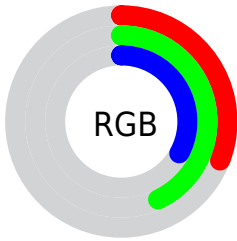

Distribution

- Red (31%)
- Green (43%)
- Blue (33%)