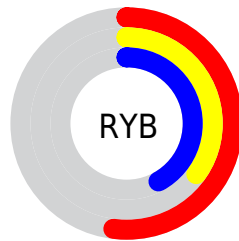

- Red (52%)
- Yellow (35%)
- Blue (42%)