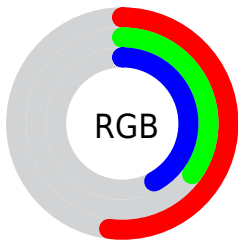

Distribution

- Red (52%)
- Green (35%)
- Blue (42%)