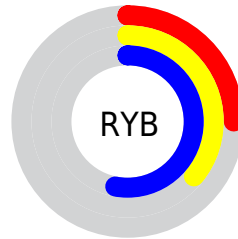

# Details

The CIELCh color **43, 21.213, 254.454** is a dark color, and the websafe version is hex **336699**. A complement of this color would be **44, 26.713, 60.481**, and the grayscale version is **41, 0.006, 296.813**.

A 20% lighter version of the original color is **63, 21.170, 254.223**, and **23, 21.103, 254.109** is the 20% darker color. If you saturate the color by 10%, you get **41, 24.747, 257.354**, and if you desaturate by 10%, it is **45, 17.474, 252.032**.

# Distribution

Red (25%)

Green (42%)

Blue (53%)

Red (25%)

Yellow (36%)

Blue (53%)

Cyan (52%)