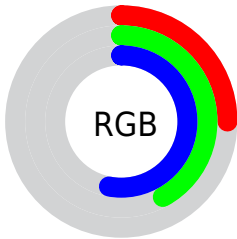

Distribution

Red (25%)

Green (42%)

Blue (53%)