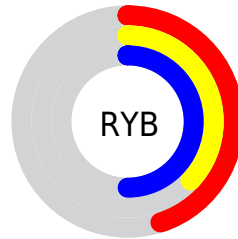

Details

The CIELCh color **43, 21.388, 313.770** is a dark color, and the websafe version is hex **666699**. A complement of this color would be **51, 20.840, 131.569**, and the grayscale version is **44, 0.006, 296.813**.

A 20% lighter version of the original color is **63, 21.129, 313.307**, and **23, 21.325, 314.029** is the 20% darker color. If you saturate the color by 10%, you get **39, 29.860, 314.215**, and if you desaturate by 10%, it is **47, 13.011, 313.330**.

Distribution

Red (45%)

Green (37%)

Blue (50%)

Red (45%)

Yellow (37%)

Blue (50%)

Cyan (10%)