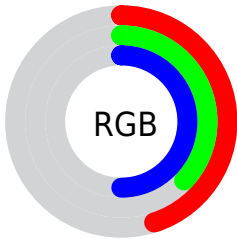

Distribution

Red (45%)

Green (37%)

Blue (50%)