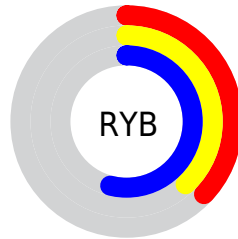

- Red (37%)
- Yellow (38%)
- Blue (54%)