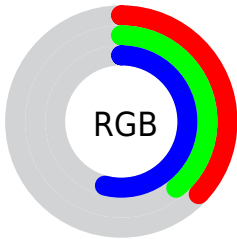

Distribution

- Red (37%)
- Green (39%)
- Blue (54%)