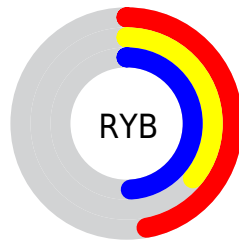

- Red (47%)
- Yellow (36%)
- Blue (49%)