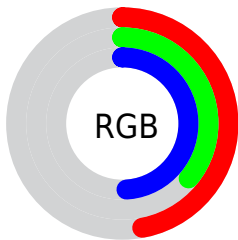

Distribution

- Red (47%)
- Green (36%)
- Blue (49%)