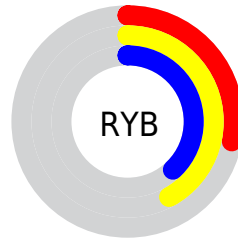

# Details

The CIELCh color **43, 23.784, 133.191** is a dark color, and the websafe version is hex **666633**. A complement of this color would be **35, 24.430, 316.016**, and the grayscale version is **41, 0.006, 296.813**.

A 20% lighter version of the original color is **63, 24.028, 133.584**, and **23, 23.288, 133.036** is the 20% darker color. If you saturate the color by 10%, you get **42, 30.787, 132.688**, and if you desaturate by 10%, it is **44, 16.653, 133.680**.

# Distribution

Red (33%)

Green (42%)

Blue (28%)

Red (28%)

Yellow (42%)

Blue (38%)

Cyan (22%)