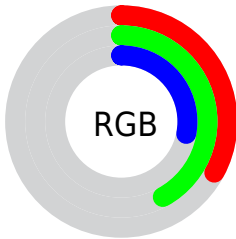

Distribution

Red (33%)

Green (42%)

Blue (28%)