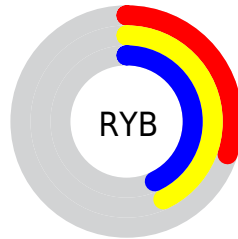

- Red (30%)
- Yellow (43%)
- Blue (43%)