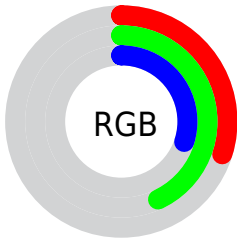

Distribution

- Red (30%)
- Green (43%)
- Blue (30%)